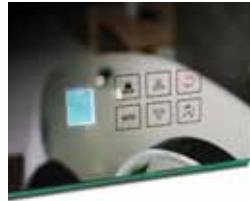

RITZ: FM touch screen radio - in-built speakers - controlled illumination.

COPPER FREE
mirror

Unique touch-screen operated FM radio.

Power light on/off and radio on/off operation.

In-built speakers producing quality sound.

Auto-search function.

20 station memory.

Illuminated LED display with digital clock.

Concealed power plug.

SMR5080 - 500x800mm (19^{3/4}" x 31^{1/2}")

SMR6080 - 600x800mm (23^{3/4}" x 31^{1/2}")

SMR7580 - 750x800mm (29^{1/2}" x 31^{1/2}")